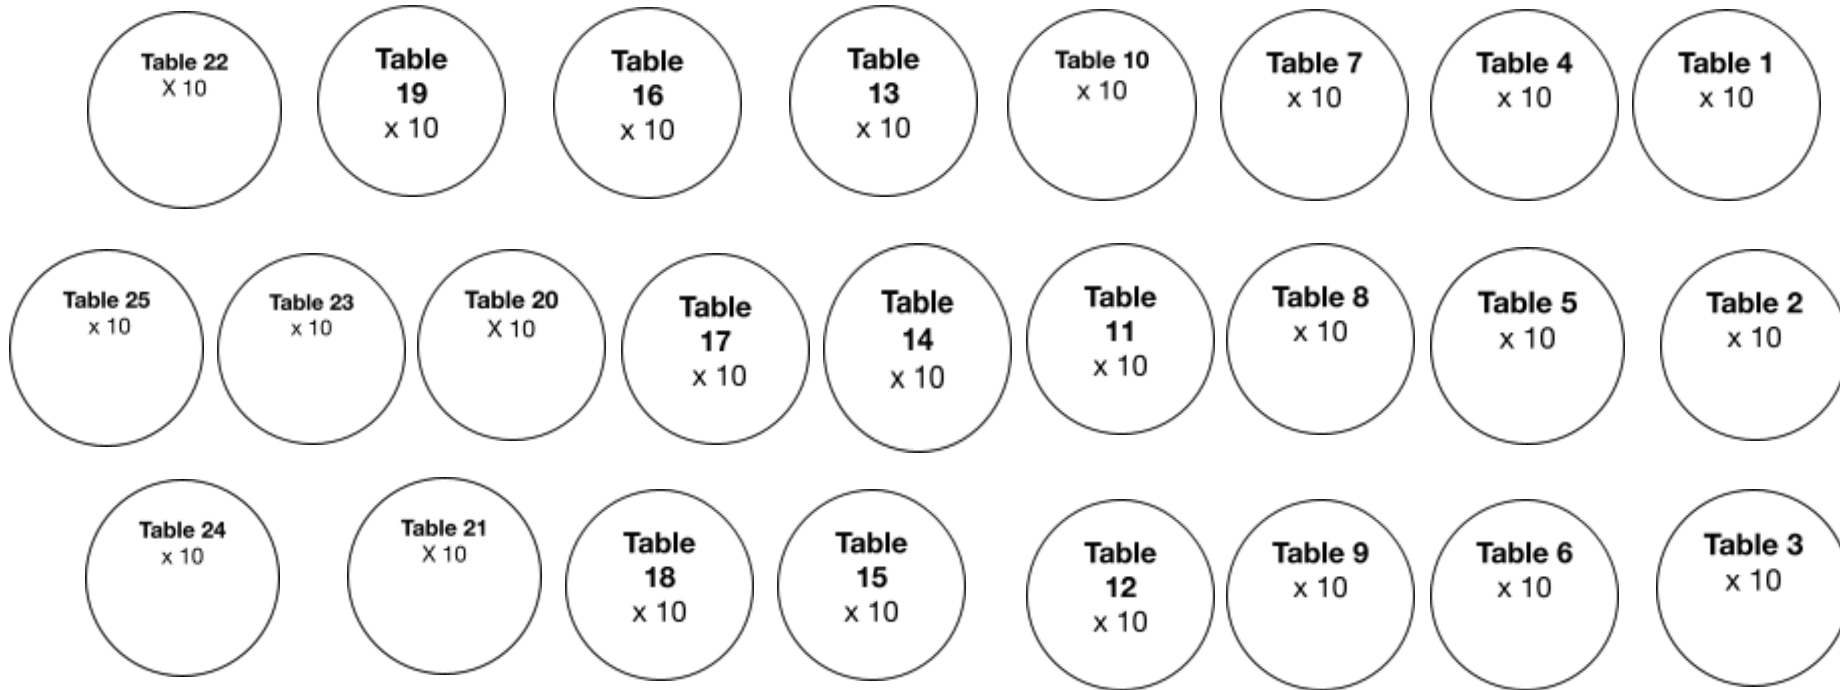

Table Layout - 250 Guests Seated Plus Top Table

Large Table for
Gifts/Cards

MAIN DOORS

EASEL

TOP TABLE

TOILETS

Large Table for Tea &
Coffee

BAR

Small Table for
Cake

KITCHEN